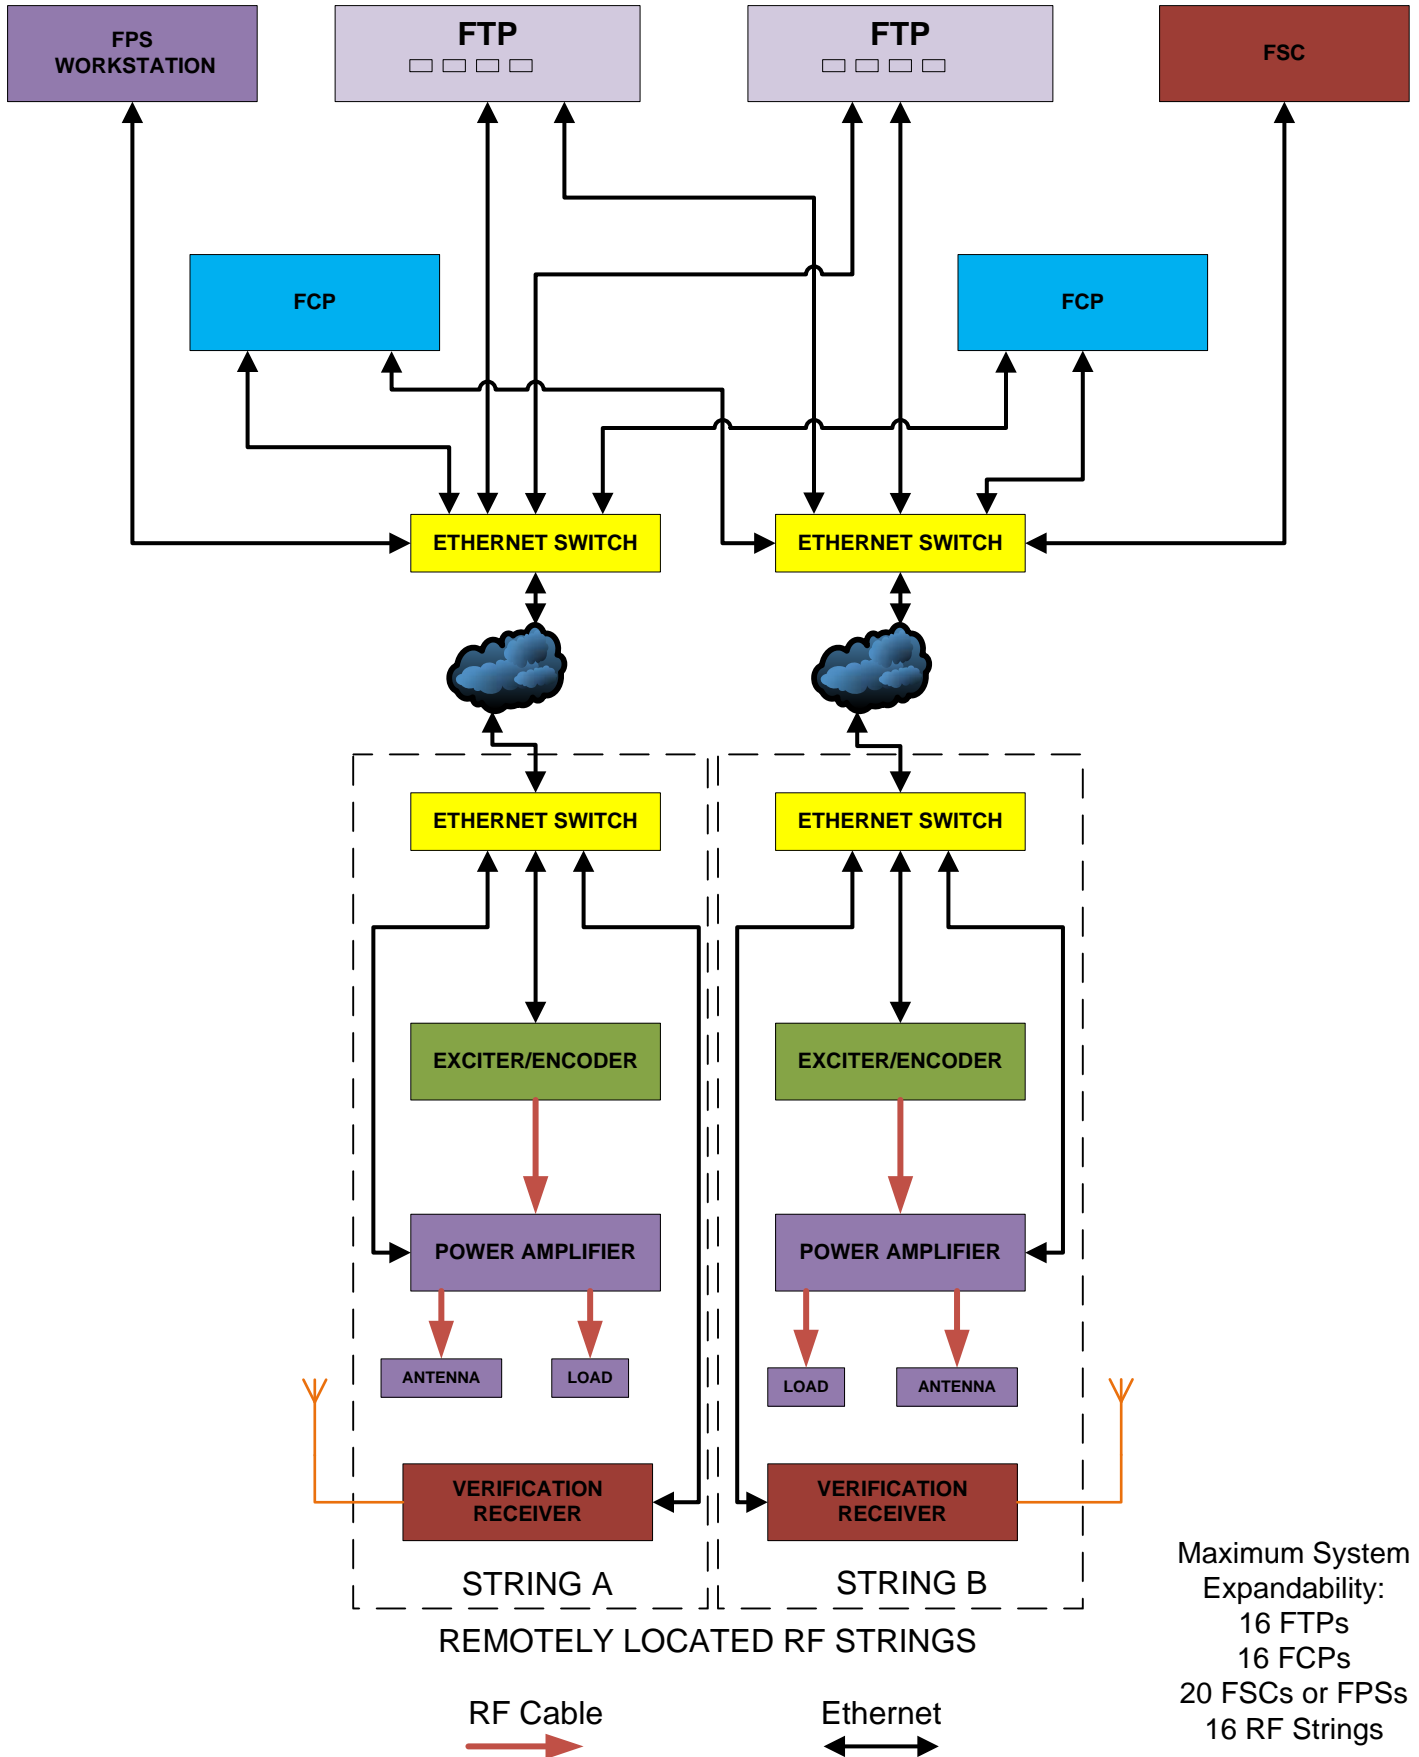

# FTS BLOCK DIAGRAM 2 REMOTE STRINGS

Maximum System  
Expandability:  
16 FTPs  
16 FCPs  
20 FSCs or FPSs  
16 RF Strings