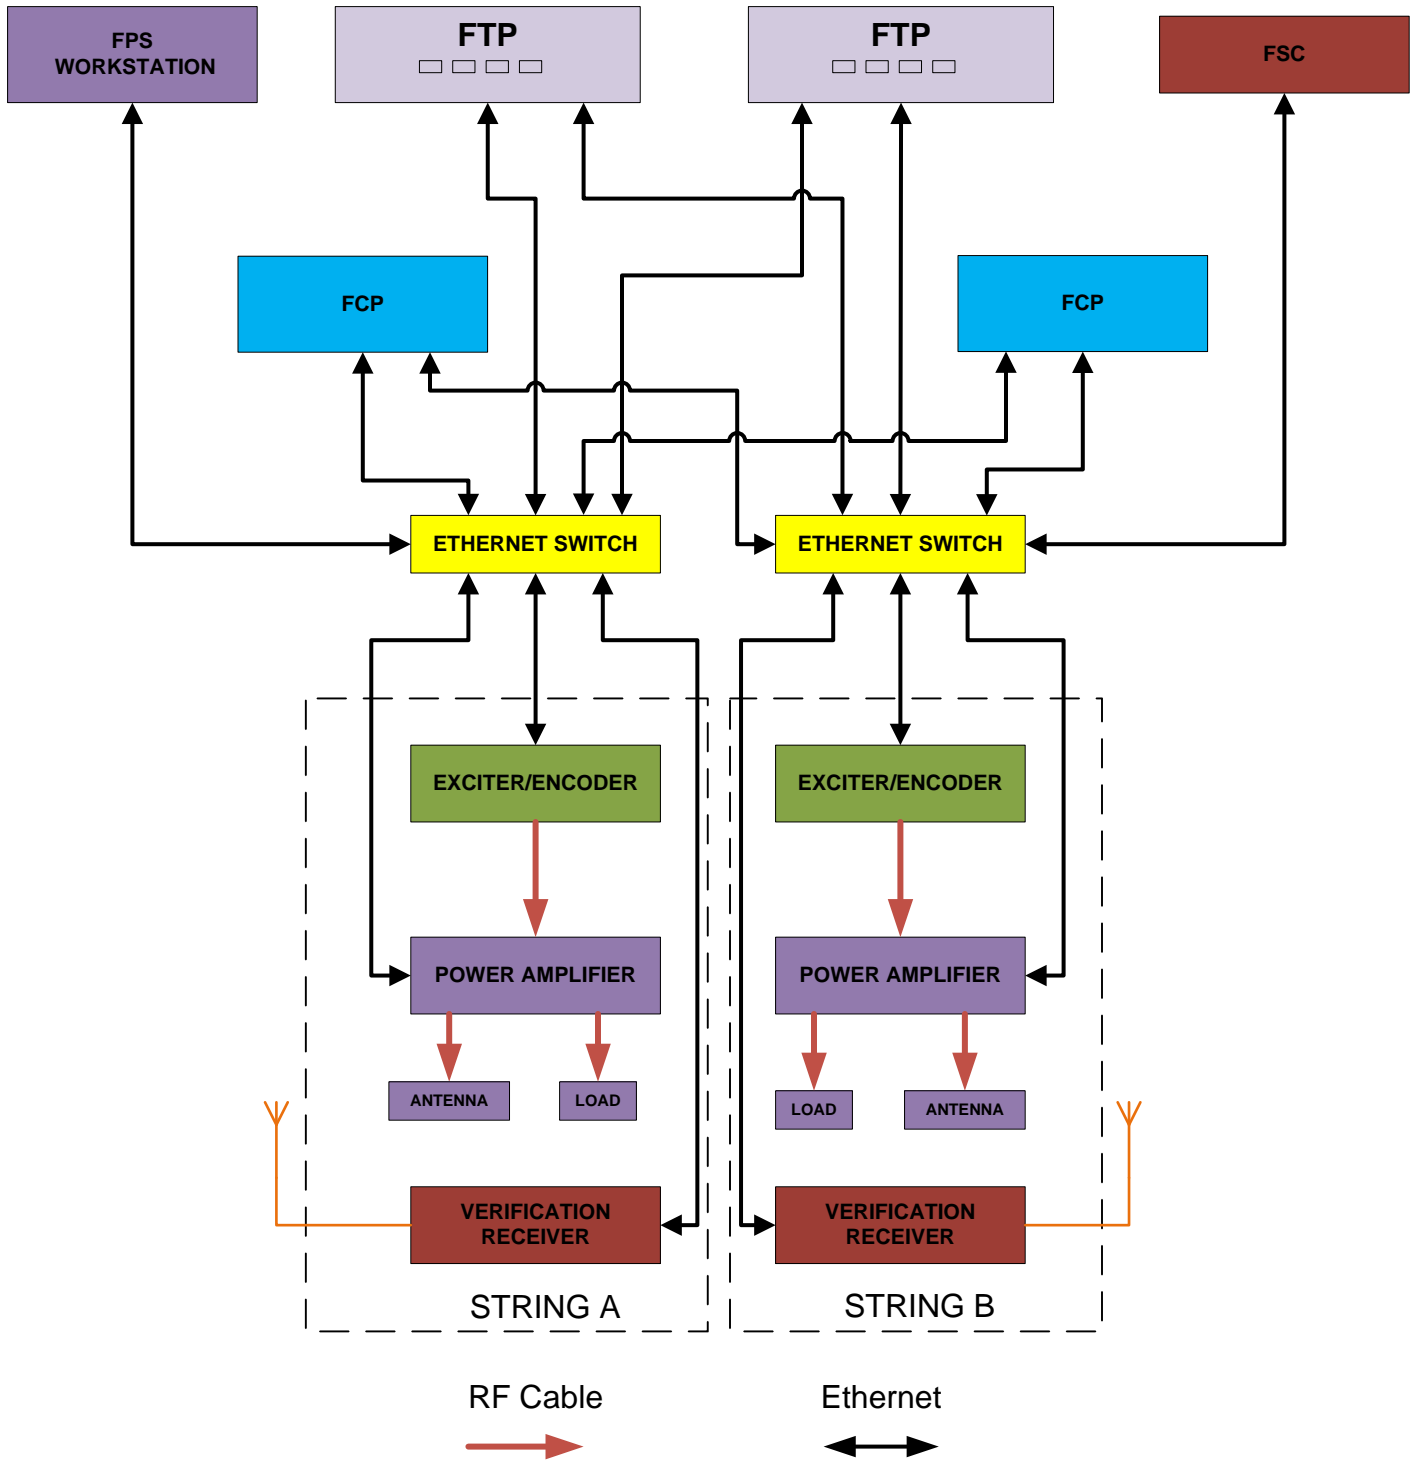

SYSTEM EQUIPMENT LOCAL STRINGS

Maximum System Expandability:
 16 FTPs
 16 FCPs
 20 FSCs or FPSs
 16 RF Strings